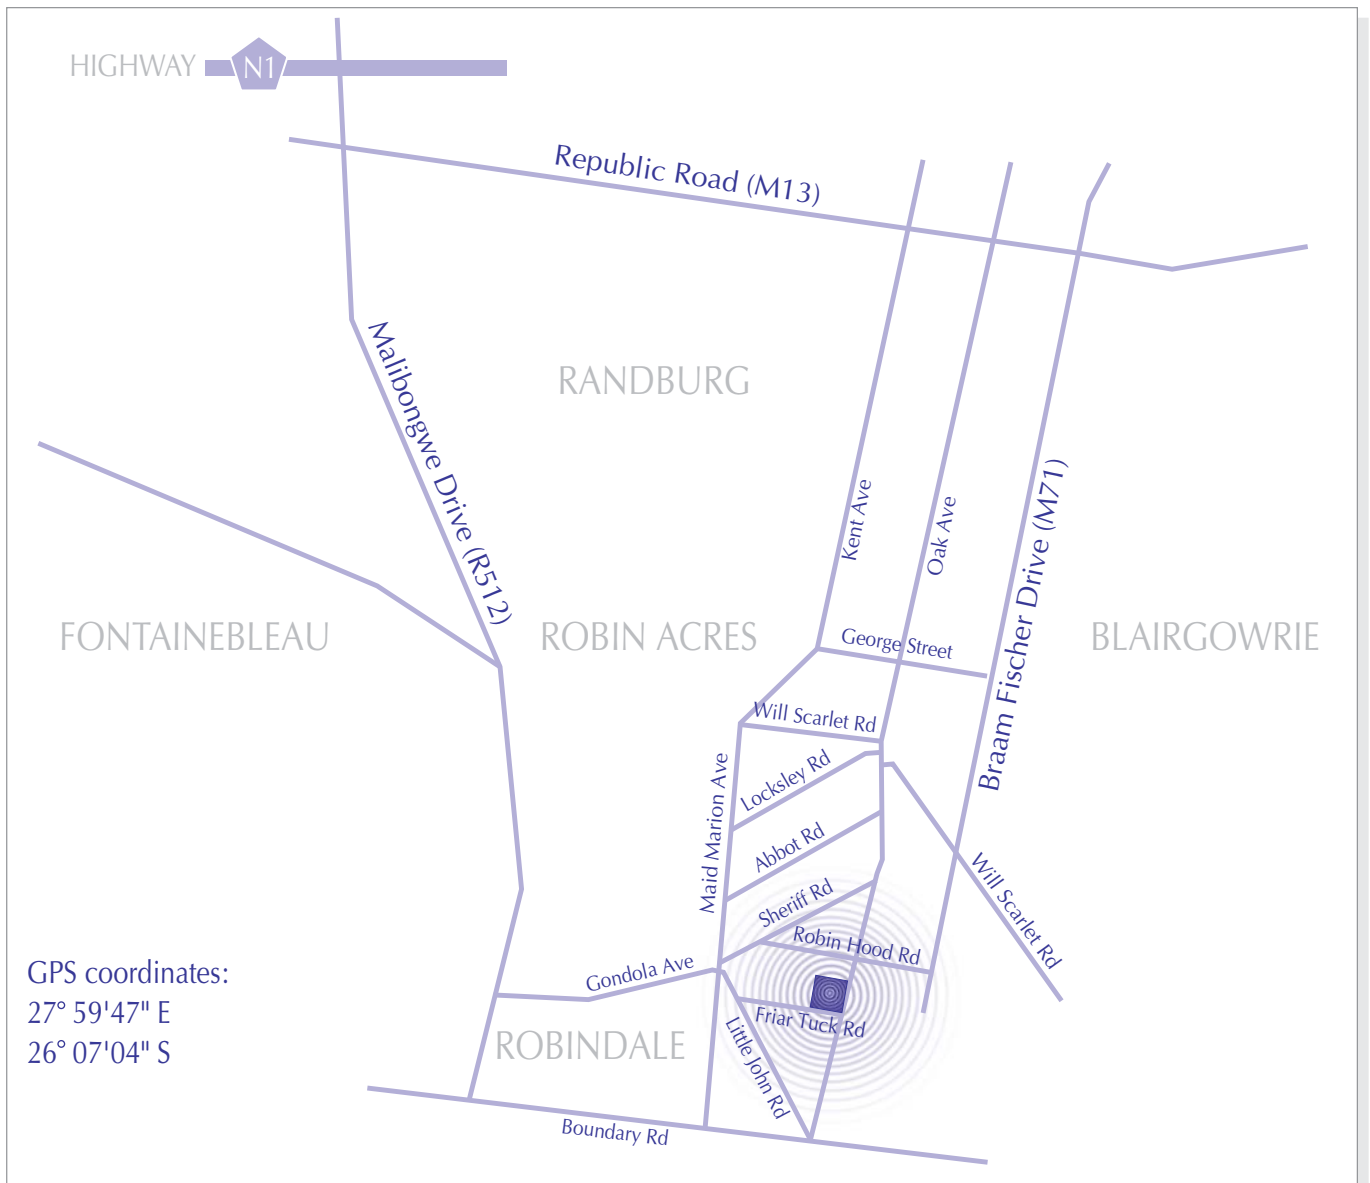

### FROM JOHANNESBURG:

Take N1 South to Roodepoort/Bloemfontein  
Take Malibongwe Drive offramp  
Left into Malibongwe Drive  
Left into Republic Road  
Right into Oak Avenue  
Right into Friar Tuck Road

### FROM PRETORIA:

Take N1 to Roodepoort/Bloemfontein  
Take Malibongwe Drive offramp  
Left into Malibongwe Drive  
Left into Republic Road  
Right into Oak Avenue  
Right into Friar Tuck Road